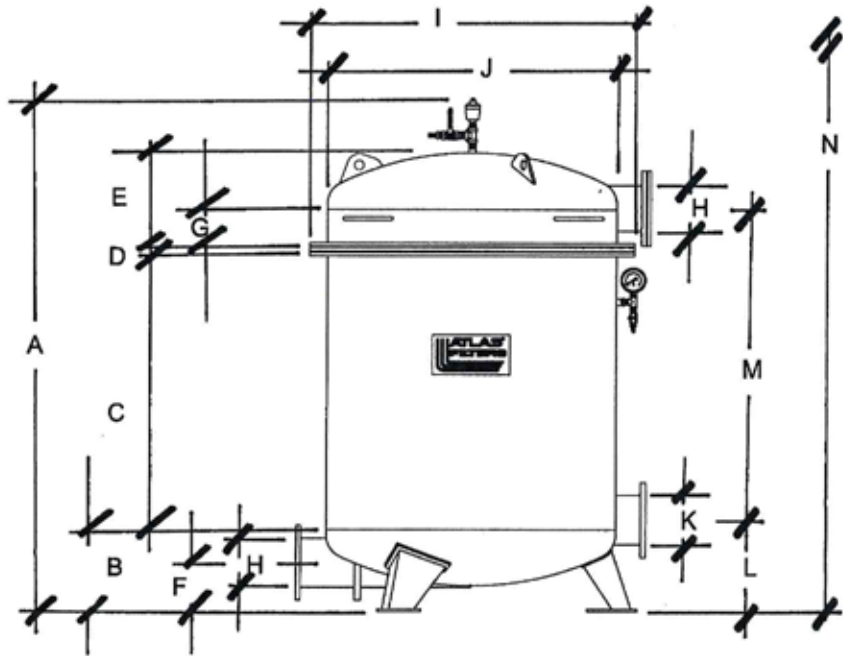

DIMENSION TABLE - PCT 2017 FILTER MODELS

NOTES

Explanation of 2017 Manufacturing Code , using PCT 75 as an example:-

686 = Outside Tank Diameter (mm)
 900 = Barrel Length (mm)
 120 = Lid Band Length (mm).

Filter Models with Diameters of 1208 mm incorporate a Backwash Outlet Bend & Tubular whilst larger vessels have a spoon outlet (as shown) .

All details provided herein are for general guidance and should not be relied upon unless so certified for a particular use.

Some Filter Models include a mixture of candle length. Refer to specific product details./data sheets

IF IN DOUBT.....ASK

Manufacturing Code	Model No	Nom Filter Area (m2)	A	B	C	D	E	F	G	H	I	J	K	L	M	N
			o/a height	To weld seam	Barrel Length	TP + Gaskets	Lid o/a Height	BW Centre	Lid Band	Effluent & BW Size	O/A Flges & TP OD	Body OD	Influent Nozzle	Influent Centre	In/Out Centres	Celling Height
686-900x120	PCT75	7.5	1790	406	900	20	260	150	120	80	765	686	80	484	945	2200
686-1100x120	PCT100	10	1990	406	1100	20	260	150	120	100	765	686	100	484	1145	2600
850-1100x120	PCT150	15	2080	470	1100	22	290	150	120	100	950	850	100	545	1170	2700
1026-900x150	PCT200	20	2110	627	900	22	360	220	150	150	1155	1026	150	705	970	2400
1026-1070x150	PCT250	25	2300	627	1070	22	375	220	150	150	1155	1026	150	705	1140	2800
1208-1070x150 (1)	PCT300	30	2405	671	1070	26	435	220	150	150	1360	1208	200	745	1195	2850
1208-1070x150 (2)	PCT350	35	2405	671	1070	26	435	220	150	150	1360	1208	200	745	1195	2850
1408x1220x200	PCT450	45	2365	398	1220	35	485	220	200	200	1560	1408	200	465	1385	3000
1470-1220x200	PCT550	55	2370	411	1220	35	500	220	200	200	1622	1470	200	490	1370	2856
1662-1275x225	PCT650	65	2510	450	1275	42	545	220	225	200	1862	1662	200	530	1435	2815
1662-1400x225	PCT750	75	2635	450	1400	42	545	220	225	200	1862	1662	200	530	1560	3100
1810-1500-250	PCT900	90	2760	460	1500	42	560	255	250	250	2010	1810	250	550	1720	3200